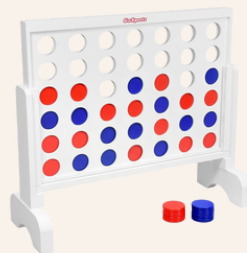

## GAME ON AT ATLANTIC STATION

Want to level up your A-game? Come and test your luck with games that bring out your inner champion. Check out these games at the Concierge Desk located at stairwell #7-Purple in Atlantic Green.

### Games Available:

Bag Toss

Connect 4 Classic

Connect 4: 5 Ways

Leapbuilders: Jumbo Building Blocks

Bag Toss

Giant Tic-Tac-Toe

Twister

Jumbo Checkers

Chess

Giant Connect 4

Dominoes

Yard Dice: Rollzee!

Yard Dice

Ladder Ball

Horseshoes (x2)