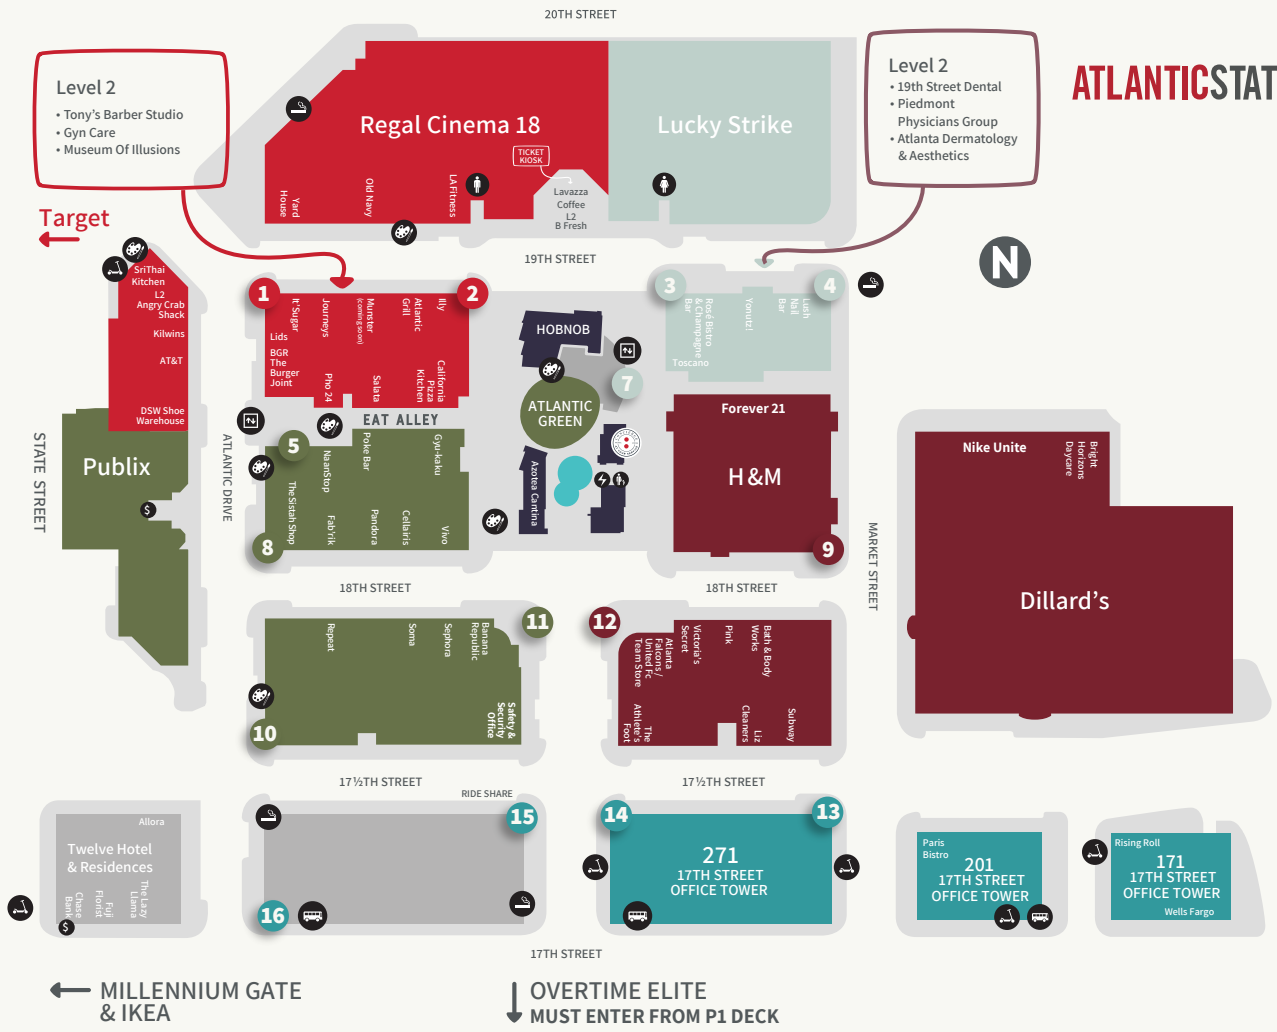

PINNACLE LOT | Access from parking level p2

ATLANTICSTATION<sup>1</sup>

**Level 2**  
 • Tony's Barber Studio  
 • Gyn Care  
 • Museum Of Illusions

**Level 2**  
 • 19th Street Dental  
 • Piedmont Physicians Group  
 • Atlanta Dermatology & Aesthetics

Target

MILLENNIUM GATE & IKEA

OVERTIME ELITE  
 MUST ENTER FROM P1 DECK

- Legend**
- atm
  - phone charging station
  - concierge
  - elevators
  - family restroom
  - parking
  - public art
  - restroom
  - scooter parking pad
  - shuttle stop
  - smoking area
- Key**  
 L2 = Level 2
- art & entertainment**
- Lucky Strike
  - Museum of Illusions
  - Regal Cinemas 18
  - Overtime Elite
- services**
- 19th Street Dental L2
  - Atlanta Dermatology & Aesthetics L2
  - Bright Horizons Daycare
  - Cellairis
  - Chase Bank
  - EV Charging Stations, P1, Stair 2
  - EV Charging Stations, P2, Stair 9
  - Fuji Florist
  - Gyn Care
  - LA Fitness
  - Liz Cleaners
  - LUSH Nail Bar
- stores**
- AT&T
  - Atlanta Falcons / United FC Team Store
  - Banana Republic
  - Bath & Body Works
  - Dillard's
  - DSW Shoe Warehouse
  - Express
  - fab'rik
  - FOREVER 21
  - H&M
  - IT'SUGAR
  - Journeys
  - Lids
  - Piedmont Physicians Group L2
  - Tesla Charging Stations, P2, Stair 1
  - Tony's Barber Studio L2
  - Wells Fargo
- stores**
- Lindbergh
  - NIKE UNITE
  - Old Navy
  - Pandora
  - PINK
  - Publix
  - Repeat
  - Sephora
  - Soma
  - Target
  - The Athlete's Foot
  - The Athlete's Foot
  - The Athlete's Foot
  - Victoria's Secret
- restaurants**
- Allora
  - Angry Crab Shack
  - Atlantic Grill
  - Azotea Cantina
  - BGR The Burger Joint
  - California Pizza Kitchen
  - Gyu-Kaku
  - HOBNOB
  - illy
  - Kilwins
  - Lavazza Coffee INSIDE REGAL
  - Munster Cookies Coming Soon
  - NaanStop
  - Paris Bistro (M-F)
  - Pho 24
  - Poke Bar
  - Rising Roll (M-F)
  - Rosé Bistro & Champagne Bar
  - Salata
  - Subway
  - SriThai Kitchen L2
  - Starbucks INSIDE TARGET
  - The Lazy Llama
  - Toscano
  - Yard House
  - Yonutz!