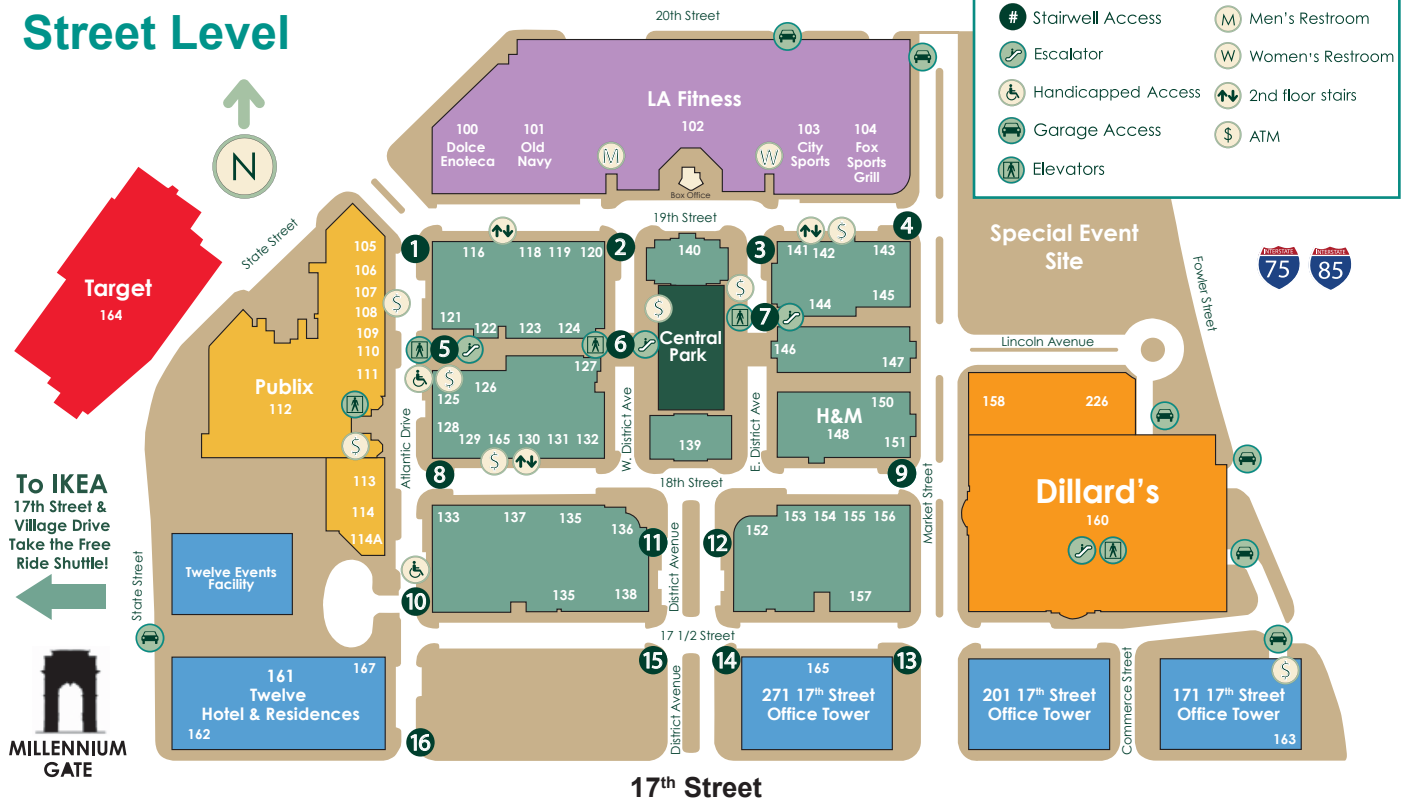

ATLANTIC STATION DISTRICT MAP

Street Level

Department Stores

- 160 • Dillard's
- 164 • Target

Women's Apparel & Accessories

- 152 • American Eagle Outfitters
- 113 • Ann Taylor
- 135 • Ann Taylor Loft
- 136 • Banana Republic
- 160 • Dillard's
- 156 • Express
- 133 • Gap
- 132 • Guess?
- 148 • H&M
- 114 • K-LA
- 101 • Old Navy
- 164 • Target
- 131 • Taste Clothing Boutique
- 153 • Victoria's Secret
- 129 • White House/Black Market

Children's Apparel & Toys

- 160 • Dillard's

226 • FIO360 Daycare & Boutique

- 148 • H&M
- 116 • Journeys
- 101 • Old Navy
- 164 • Target

Shoes

- 135 • Ann Taylor Loft
- 136 • Banana Republic
- 160 • Dillard's
- 203 • DSW Shoe Warehouse
- 116 • Journeys
- 154 • Nine West

Second Level

Department Stores

- 160 • Dillard's
- 164 • Target

Women's Apparel & Accessories

- 152 • American Eagle Outfitters
- 113 • Ann Taylor
- 135 • Ann Taylor Loft
- 136 • Banana Republic
- 160 • Dillard's
- 156 • Express
- 133 • Gap
- 132 • Guess?
- 148 • H&M
- 114 • K-LA
- 101 • Old Navy
- 164 • Target
- 131 • Taste Clothing Boutique
- 153 • Victoria's Secret
- 129 • White House/Black Market

- 119 • Atlantic Grill
- 122 • Bonehead's
- 141 • Café Nineteen
- 124 • California Pizza Kitchen
- 127 • Copeland's Cheesecake Bistro
- 121 • Doc Green's
- 110 • Dolce Enoteca
- 104 • Fox Sports Grill
- 105 • Geisha House
- 120 • The Grape
- 167 • Lobby at Twelve
- 123 • Moe's Southwest Grill
- 139 • Rosa Mexicano
- 140 • Strip-Steaks and Sushi
- 157 • Subway
- 200 • Ten Pin Alley
- 126 • Tin Drum Asia Café